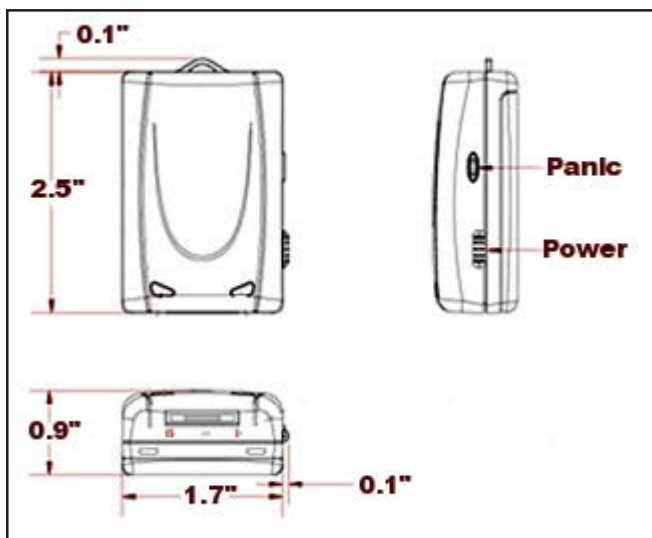

Durable & Long Lasting:

- Operation and storage temperature range from 23° - 140° F.
- Provides up to 22 hours use between charges (based on tracking every 60 minutes).
- Water-resistant housing.

Application Center			
	Security	Quality Control	Real-Time Tracking
Bags	√	√	√
Personnel	√	√	√
Packages	√	√	√
Vehicles	√	√	√

Dimensions

Product Specs:	Size in Inches
Catalog ID	H x L x W
M74211-01	0.9 x 2.5 x 1.7